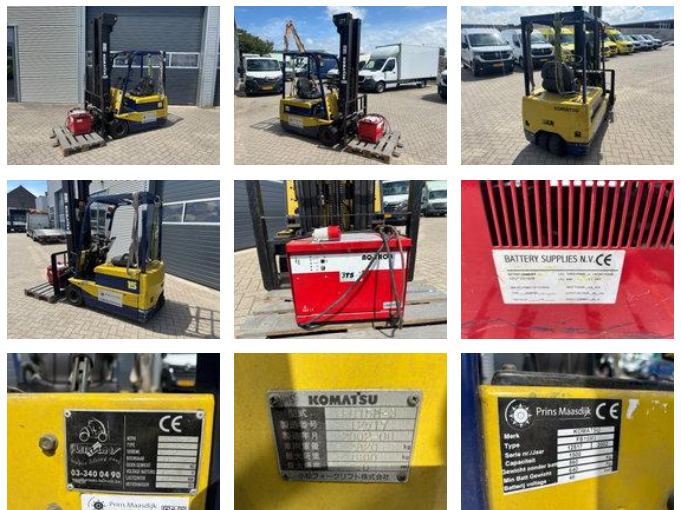

Komatsu FB15M3 Vorkheftruck Triple Mast & Side Shift + Lader

General features

Brand	Komatsu
Subcategory	Forklift
Construction year	2002
Color	Yellow
Condition	Used
Fuel	Electric
CE marking	Yes

Komatsu FB15M3 Vorkheftruck Triple Mast & Side Shift + Lader