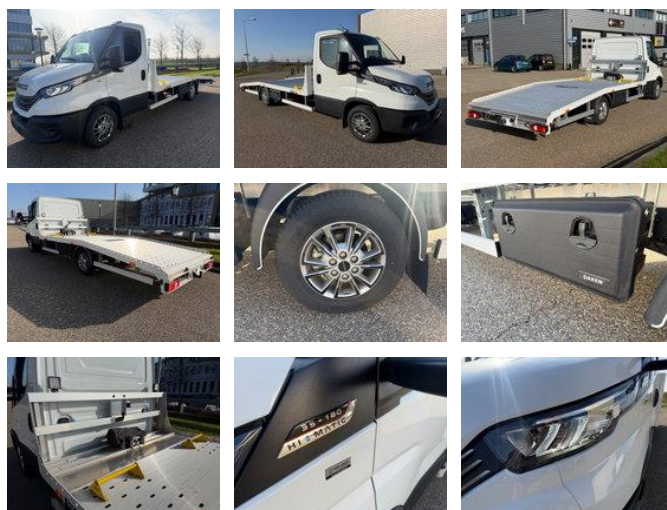

van nierop

Iveco Daily 35S18 Auto/Machine Transport Oprijwagen Automaat Airco Cruisecontrol Trekhaak BPM VRIJ

General characteristics

Brand	Iveco
Model	Daily
Subcategory	Loading ramp - car transporter
License plate	648724
Meter reading	118km
Year of construction	2024
Colour	Wit
Condition	Used
Fuel	Diesel
Emission class	Euro 6

Properties

GVW 3.500kg

Iveco Daily 35S18 Auto/Machine Transport Oprijwagen Automaat Airco Cruisecontrol Trekhaak BPM VRIJ

Technical specifications

Transmission	Automatic
--------------	-----------

Assets	180hp
--------	-------